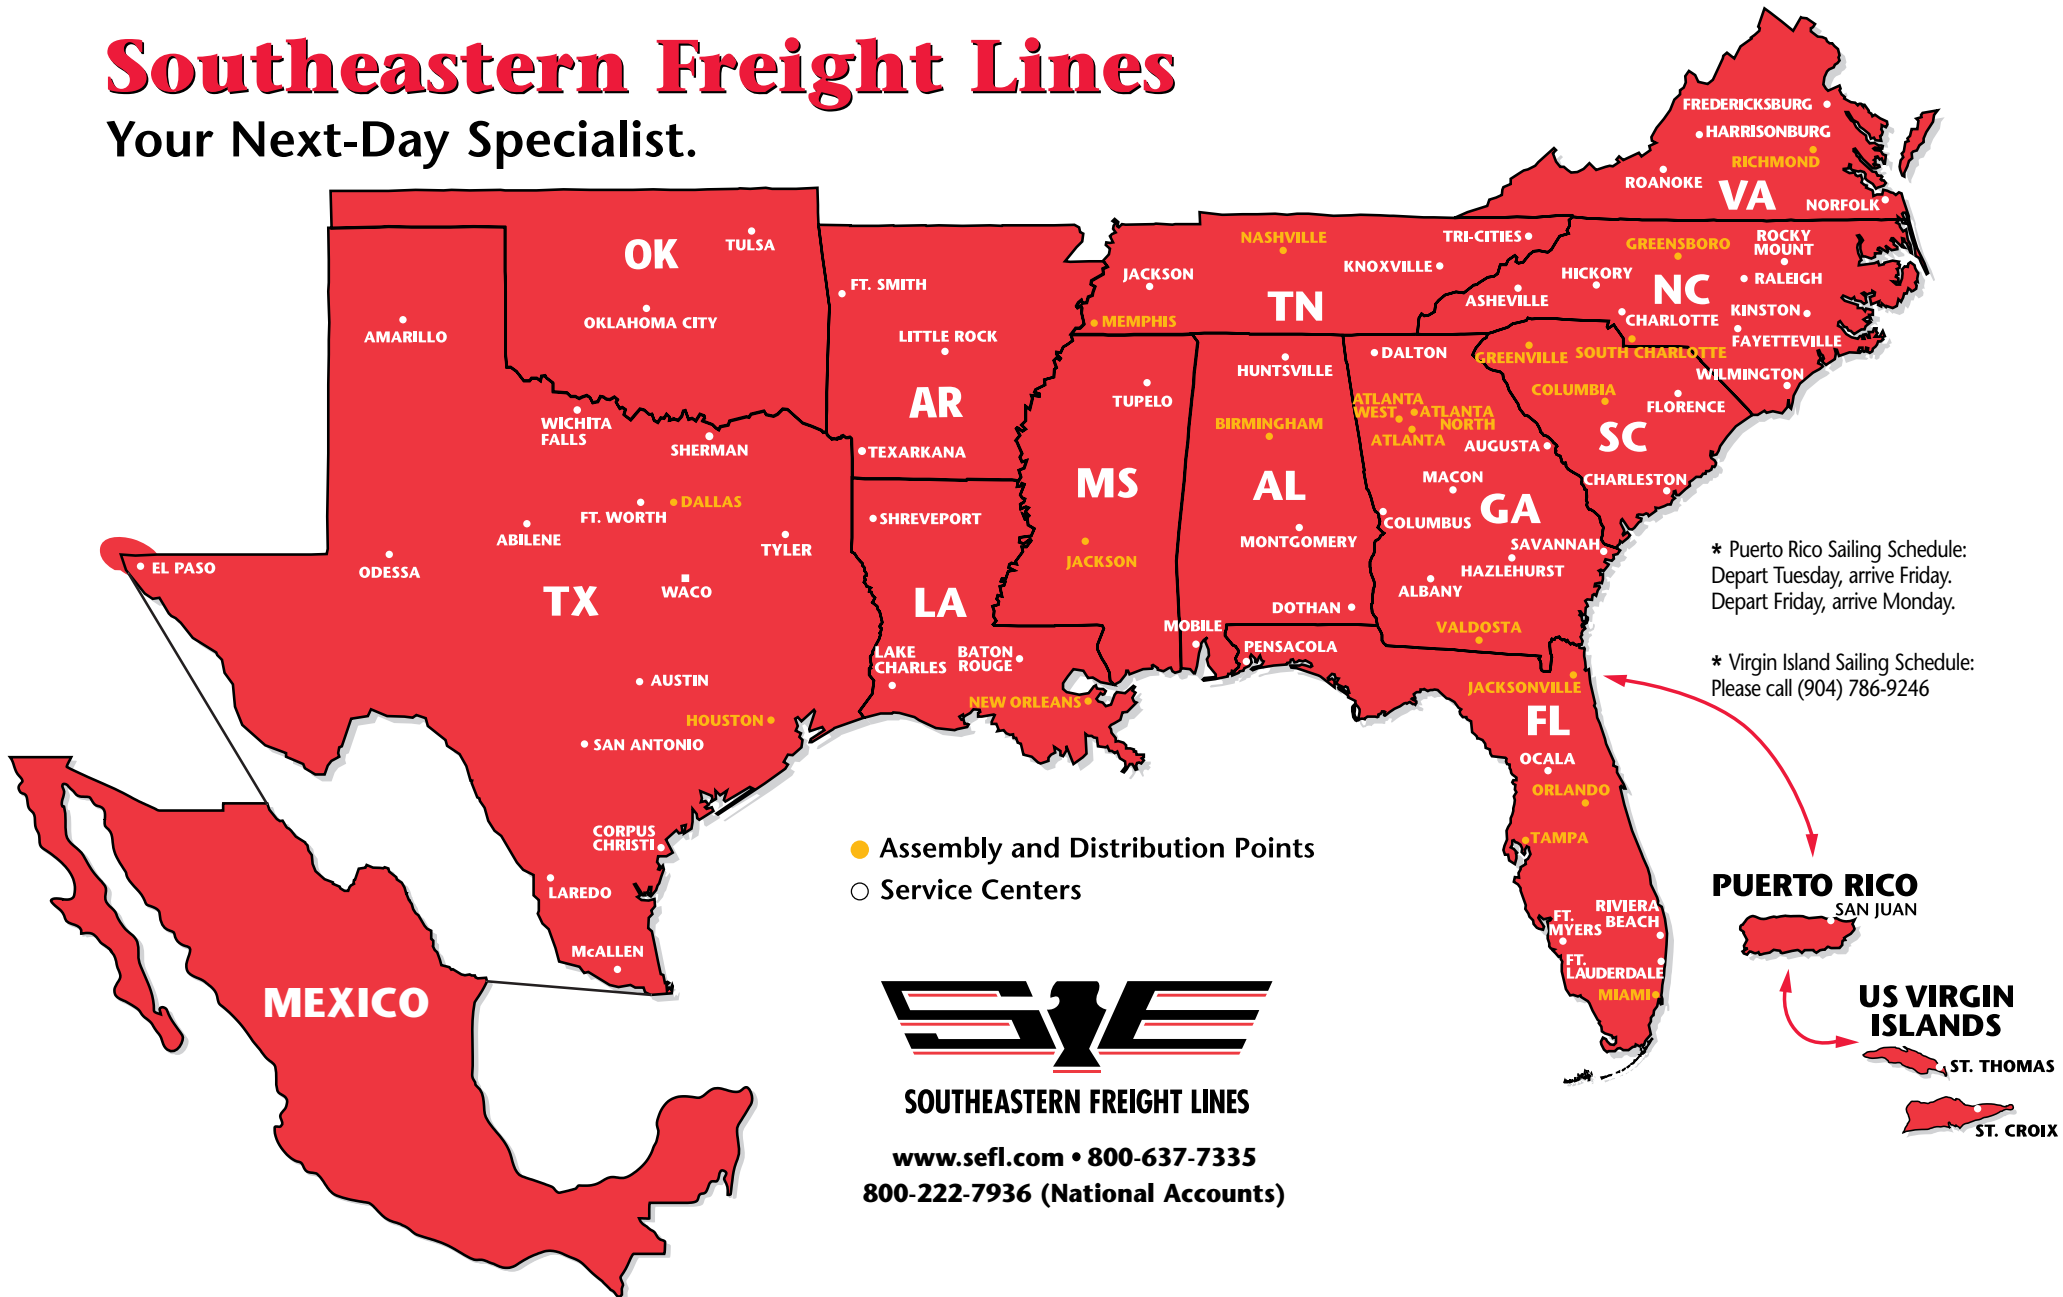

Southeastern Freight Lines

Your Next-Day Specialist.

Complete service to Southeast, Southwest, Mexico, Puerto Rico, and US Virgin Islands • Privately owned, non-union • Financially secure
 Next-day specialist • Professional, uniformed drivers • Driver hand-held computers • Customized support software
 Investing in the future • Highest levels of customer satisfaction • 11th largest LTL company in the nation